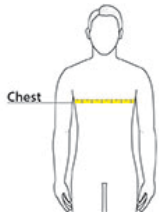

## PRODUCT MEASUREMENTS

	XS	S	M	L	XL	2XL	3XL	4XL	5XL	6XL	7XL	8XL	9XL	10XL
Body Length at Back	28	29	30	31	32	33	33 1/2	34	34 1/2	35	35 1/2	35 1/2	36	36
Chest	19 1/2	20 1/2	21 1/2	23 1/2	25 1/2	27 1/2	28 1/2	30	31 1/2	33	34 1/2	36	37 1/2	39
Sleeve Length from Center Back	19 1/4	20	20 3/4	21 1/2	22	22 1/2	23	23 1/2	24	24 1/2	24 1/2	24 1/2	25	25

**Body Length at Back:** Measured from high point shoulder to finished hem at back.

**Chest:** Measured across the chest one inch below armhole when laid flat.

**Sleeve Length from Center Back:** Measure from Center Back neck to shoulder point to sleeve hem.

## SIZE CHARTS

	XS	S	M	L	XL	2XL	3XL	4XL	5XL	6XL	7XL	8XL	9XL	10XL
Chest	32-34	35-37	38-40	41-43	44-46	47-49	50-53	54-57	58-60	61-63	64-66	67-69	70-72	73-75

## HOW TO MEASURE

---